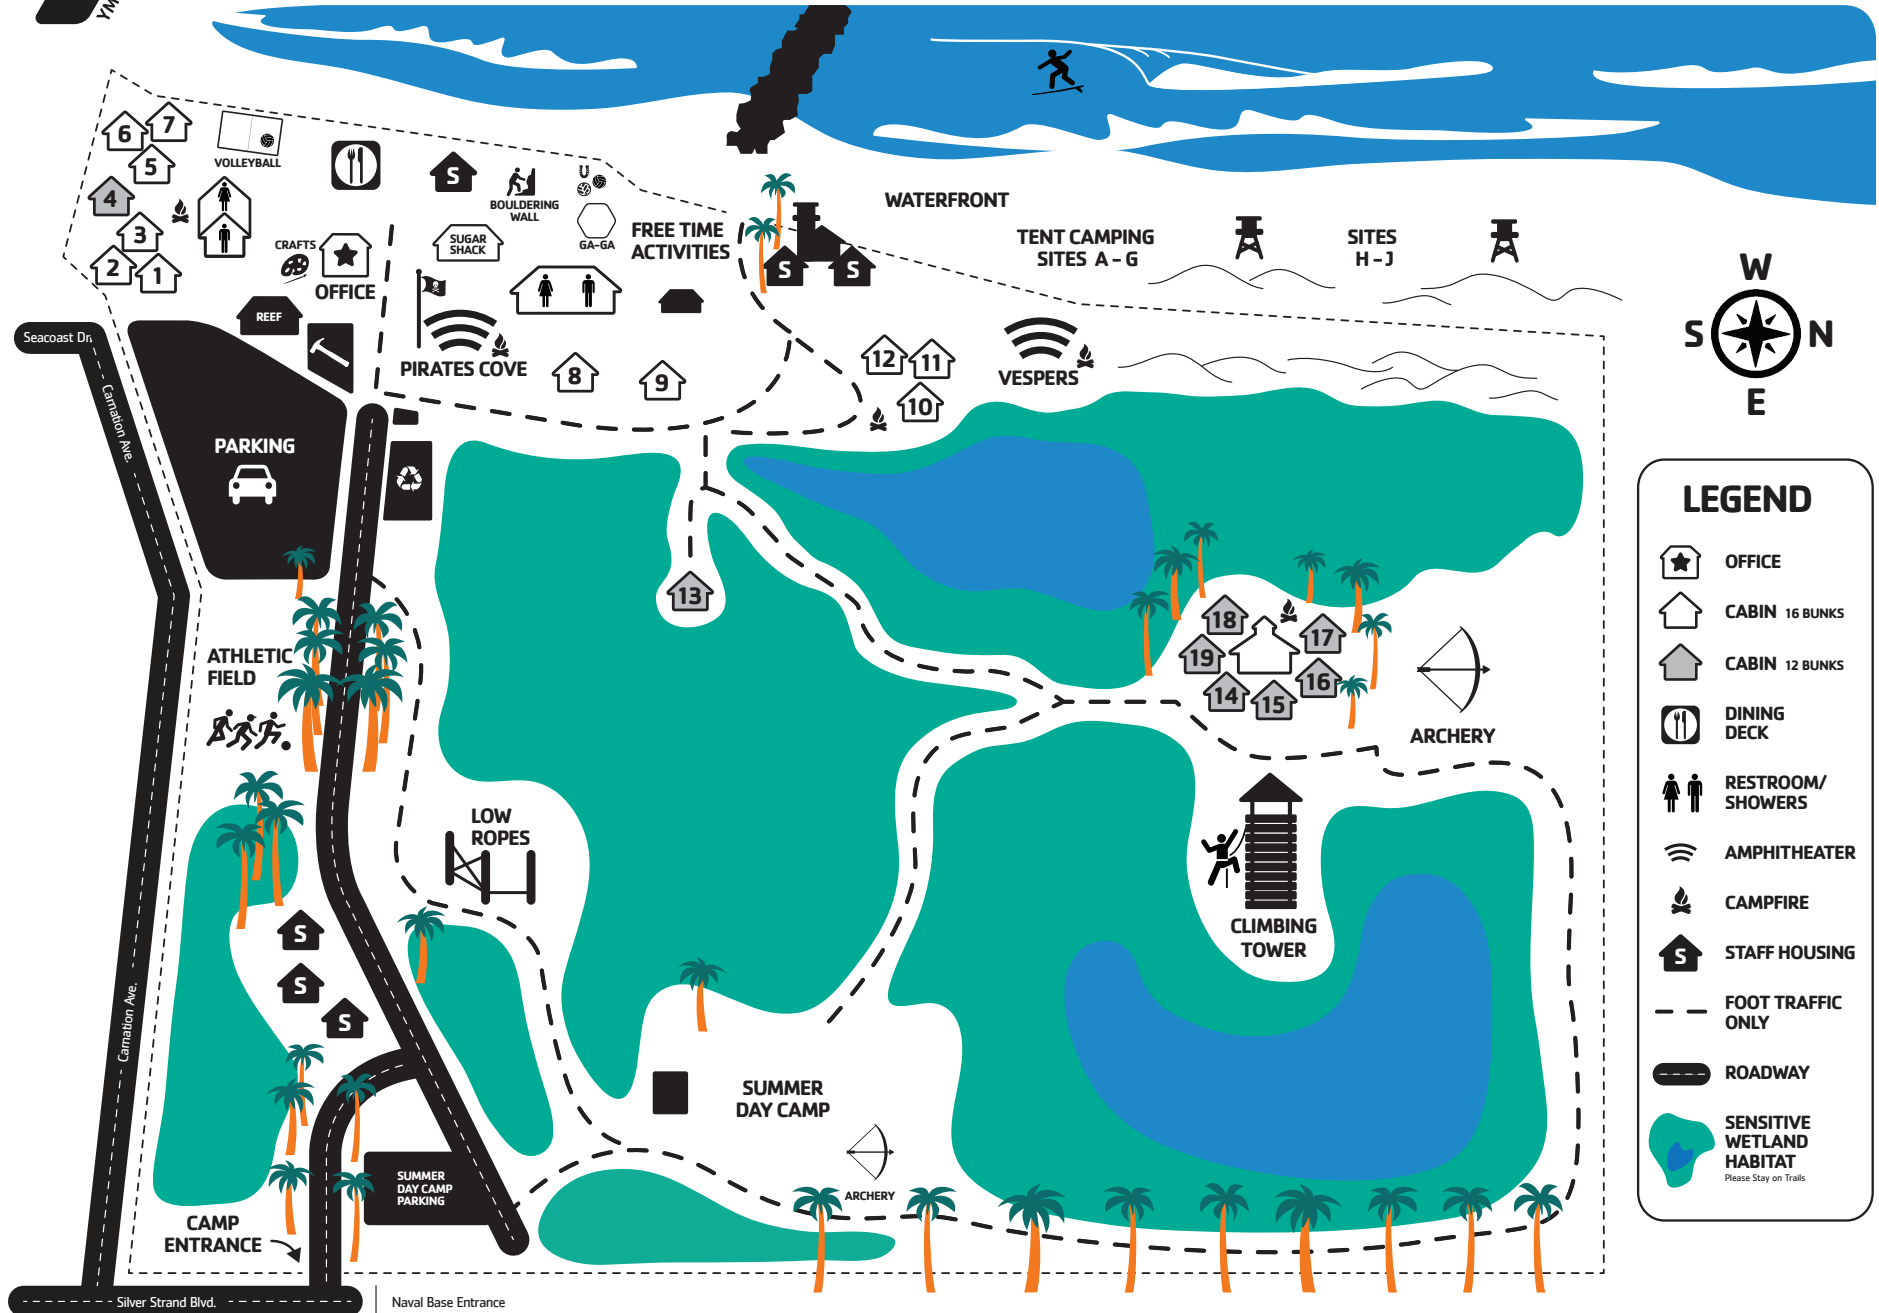

YMCA CAMP SURF

560 Silver Strand Blvd Imperial Beach, CA 91932
 P 619 423 5850 after hours emergencies 619 316 7637

LEGEND

- OFFICE
- CABIN 16 BUNKS
- CABIN 12 BUNKS
- DINING DECK
- RESTROOM/SHOWERS
- AMPHITHEATER
- CAMPFIRE
- STAFF HOUSING
- FOOT TRAFFIC ONLY
- ROADWAY
- SENSITIVE WETLAND HABITAT
Please Stay on Trails